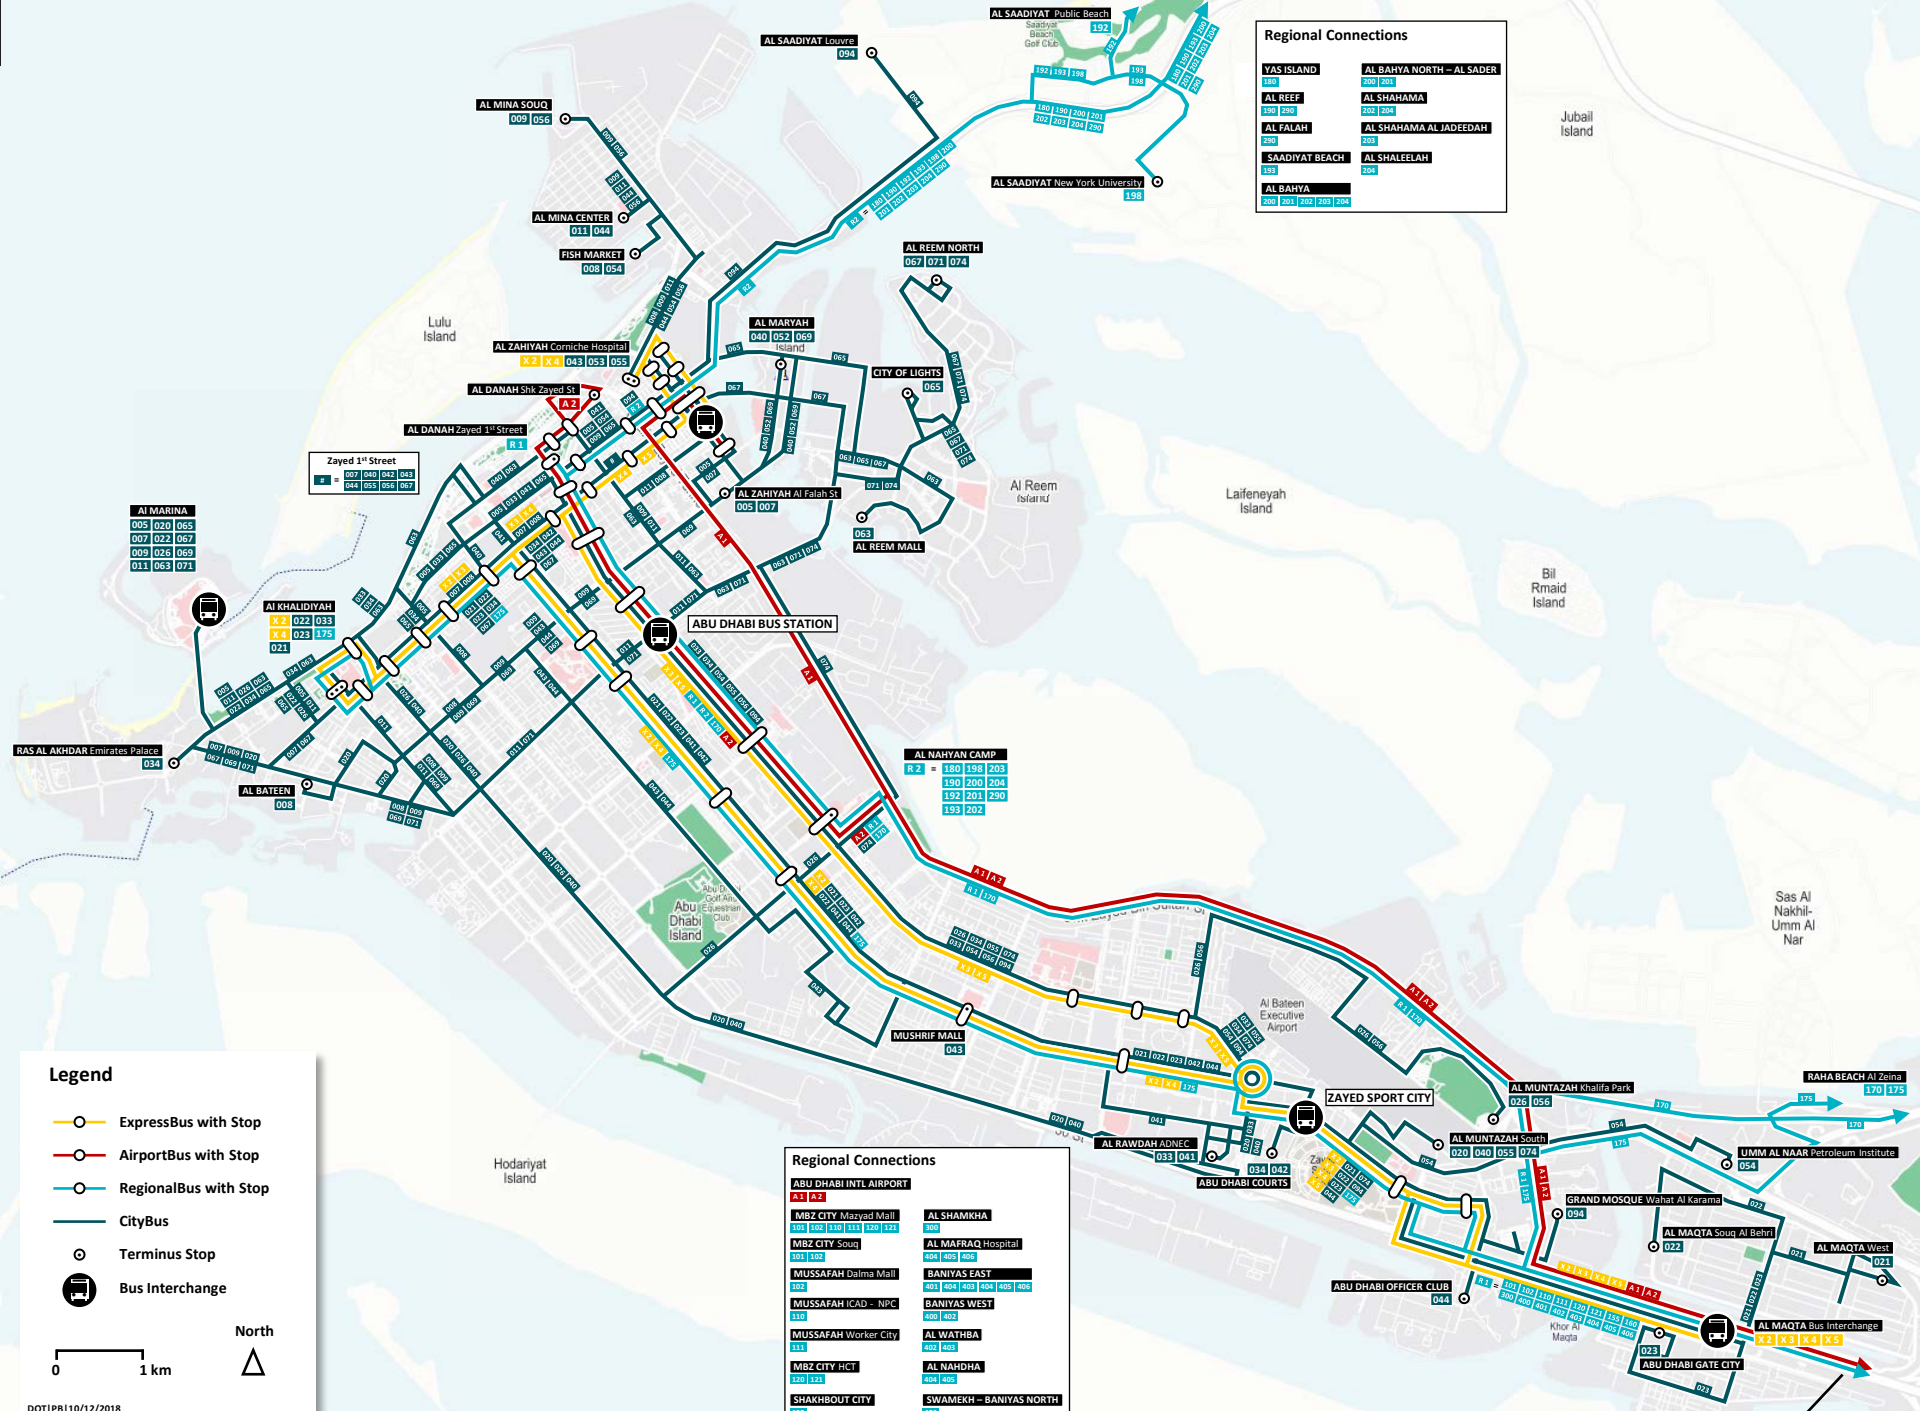

# ABU DHABI CITY BUS NETWORK 2019

EFFECTIVE 21/12/2018

### Regional Connections

YAS ISLAND 100	AL BAHYA NORTH - AL SADER 200 201
AL REEF 101 102	AL SHARAHMA 202 203
AL FALAH 103	AL SHAHAMA AL JADEEDAH 204
SAADIYAT BEACH 104	AL SHALEELAH 205
AL BAHYA 105 106 107 108	

### Regional Connections

ABU DHABI INTL AIRPORT A31 A32	AL SHAMKHA 400
MBZ CITY Mazyad Mall 100 102 103 104 105 106 107	AL MAFRAQ Hospital 401 402 403
MBZ CITY Souq 101 102	BANIYAS EAST 404 405 406 407 408
MUSSAFAH Dalma Mall 103	BANIYAS WEST 409 410
MUSSAFAH (CAD - NPC) 110	AL WATHBA 401 402
MUSSAFAH Worker City 111	AL NAHDHA 403 404
MBZ CITY HGT 120 121	SWAMEKH - BANIYAS NORTH 405 406
SHAKHBOUT CITY 130	

### Legend

- ExpressBus with Stop
- AirportBus with Stop
- RegionalBus with Stop
- CityBus
- Terminus Stop
- Bus Interchange

Scale: 0 to 1 km

North